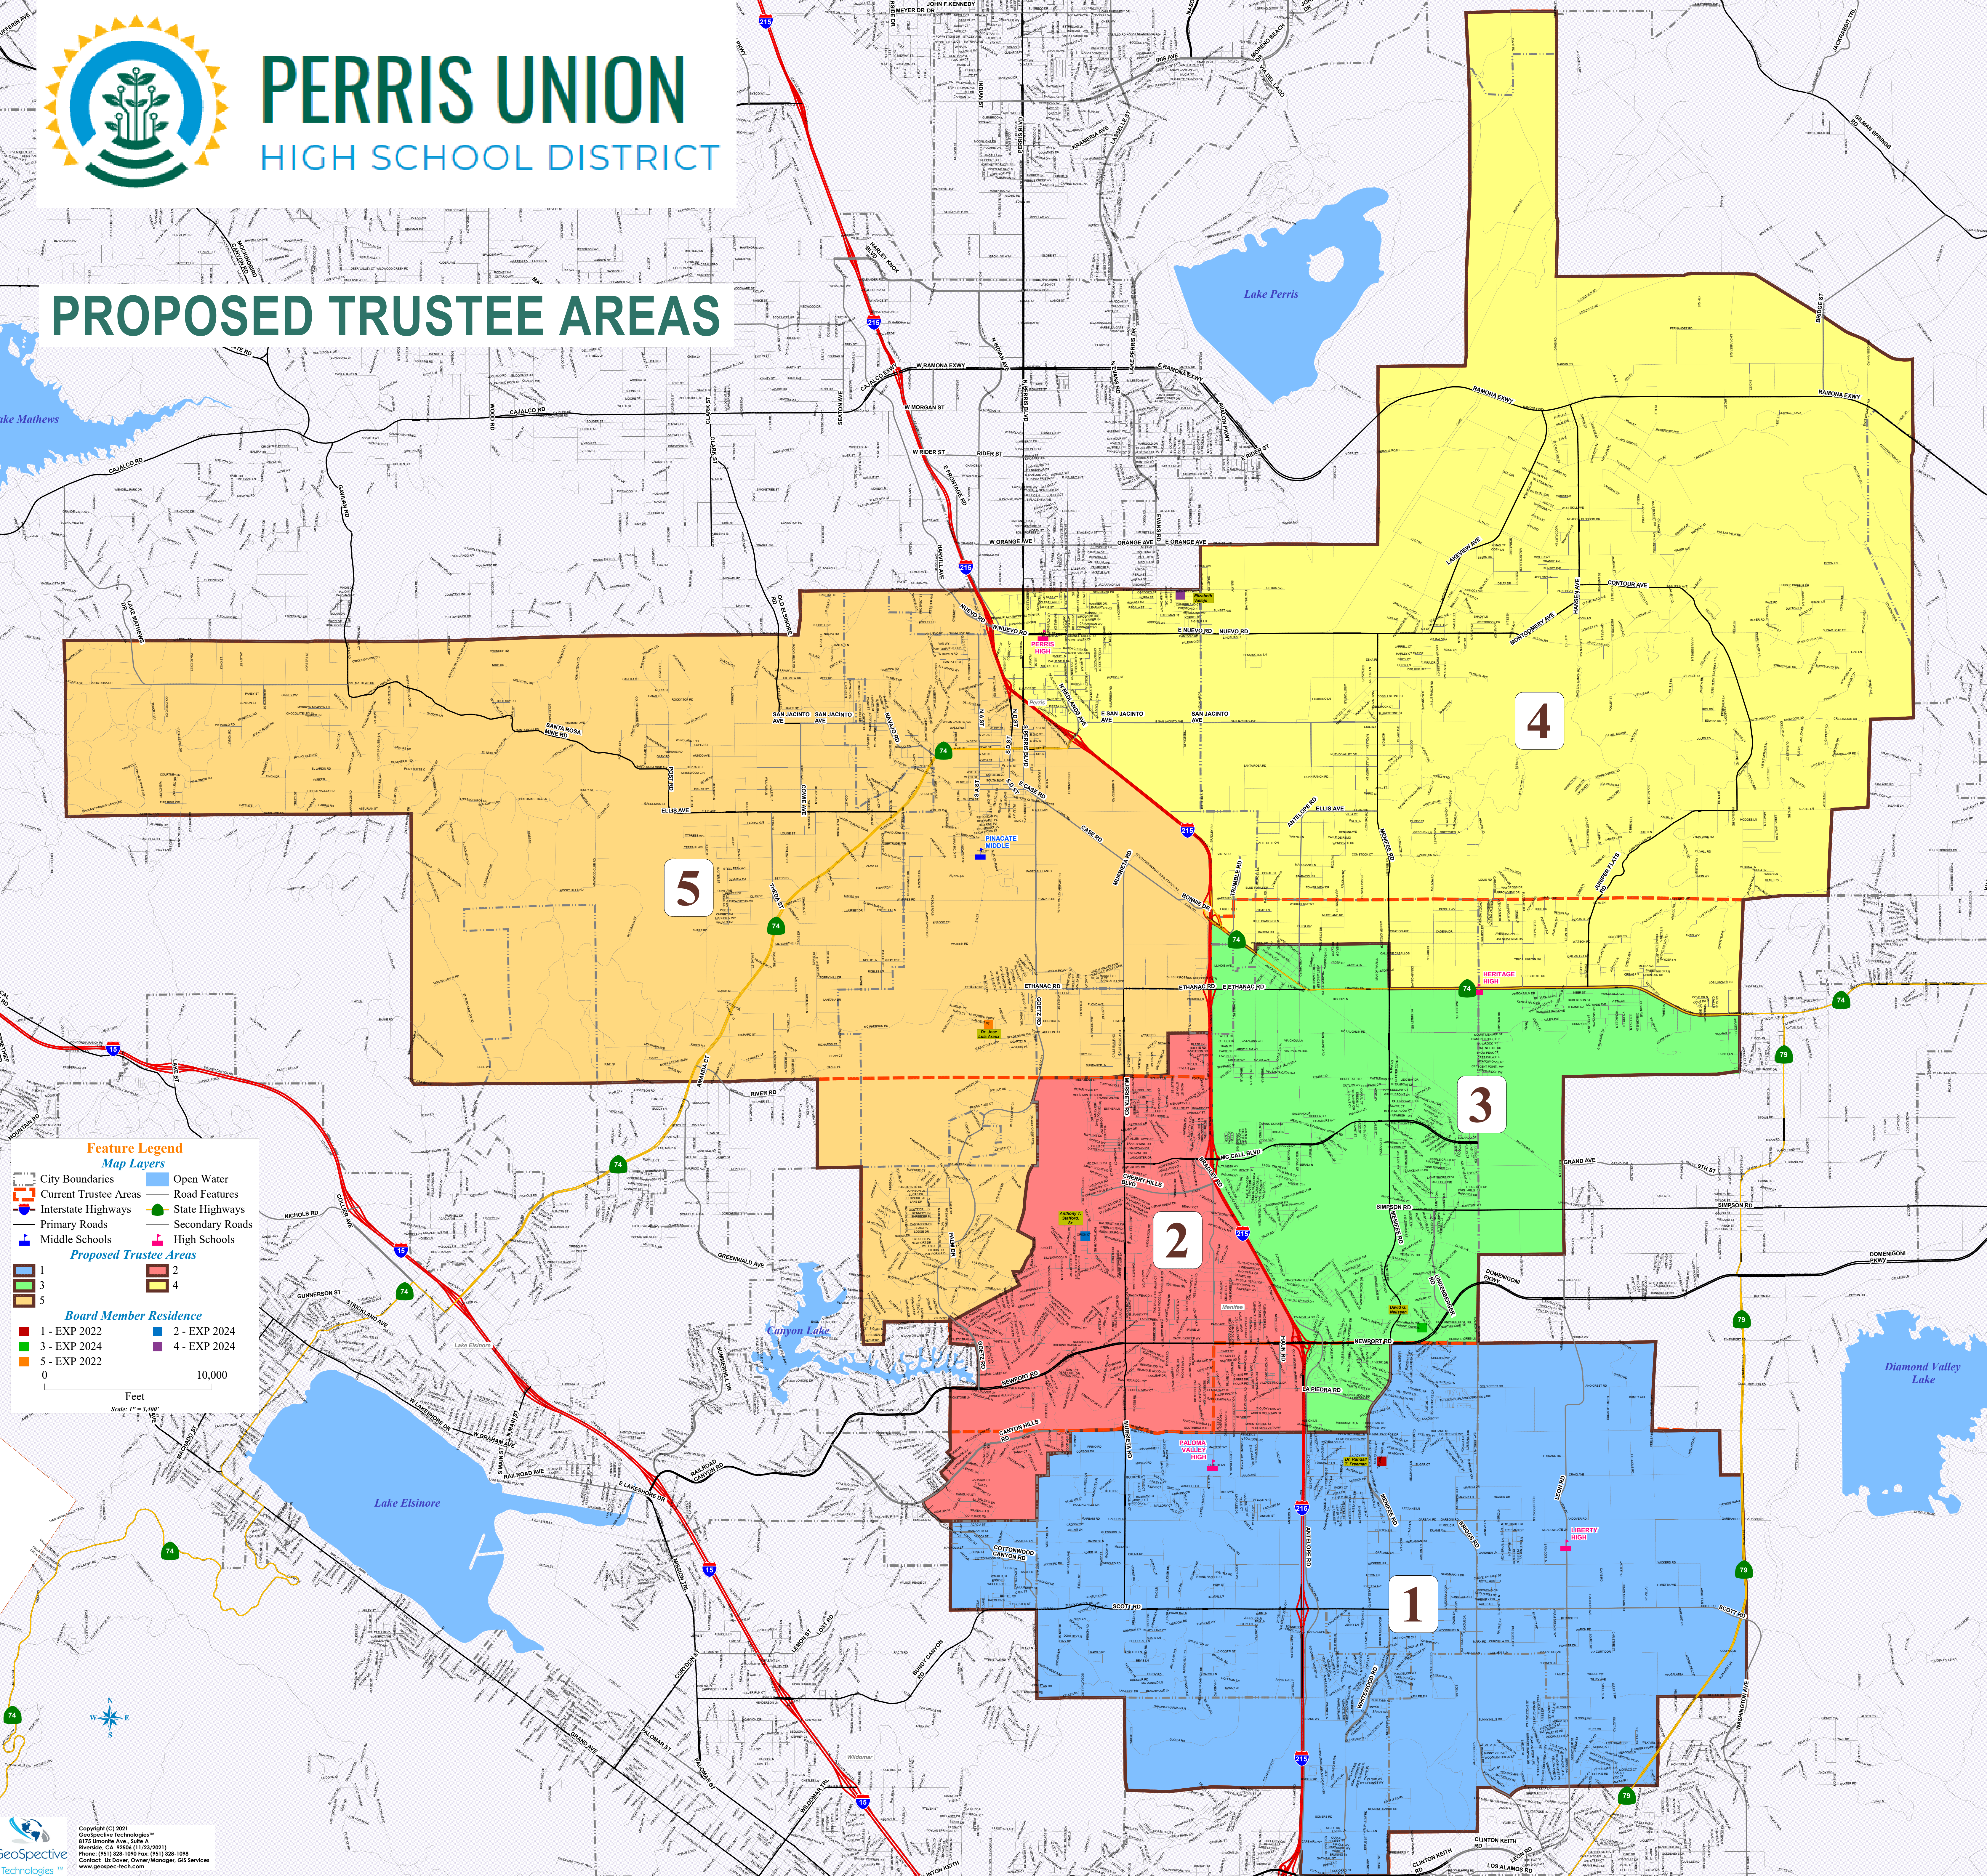

PERRIS UNION HIGH SCHOOL DISTRICT

PROPOSED TRUSTEE AREAS

Feature Legend

Map Layers

- City Boundaries
- Current Trustee Areas
- Interstate Highways
- Primary Roads
- Middle Schools
- Open Water
- Road Features
- State Highways
- Secondary Roads
- High Schools

Proposed Trustee Areas

- 1
- 2
- 3
- 4
- 5

Board Member Residence

- 1 - EXP 2022
- 2 - EXP 2024
- 3 - EXP 2024
- 4 - EXP 2024
- 5 - EXP 2022
- 0

Feet
Scale: 1" = 2,000'