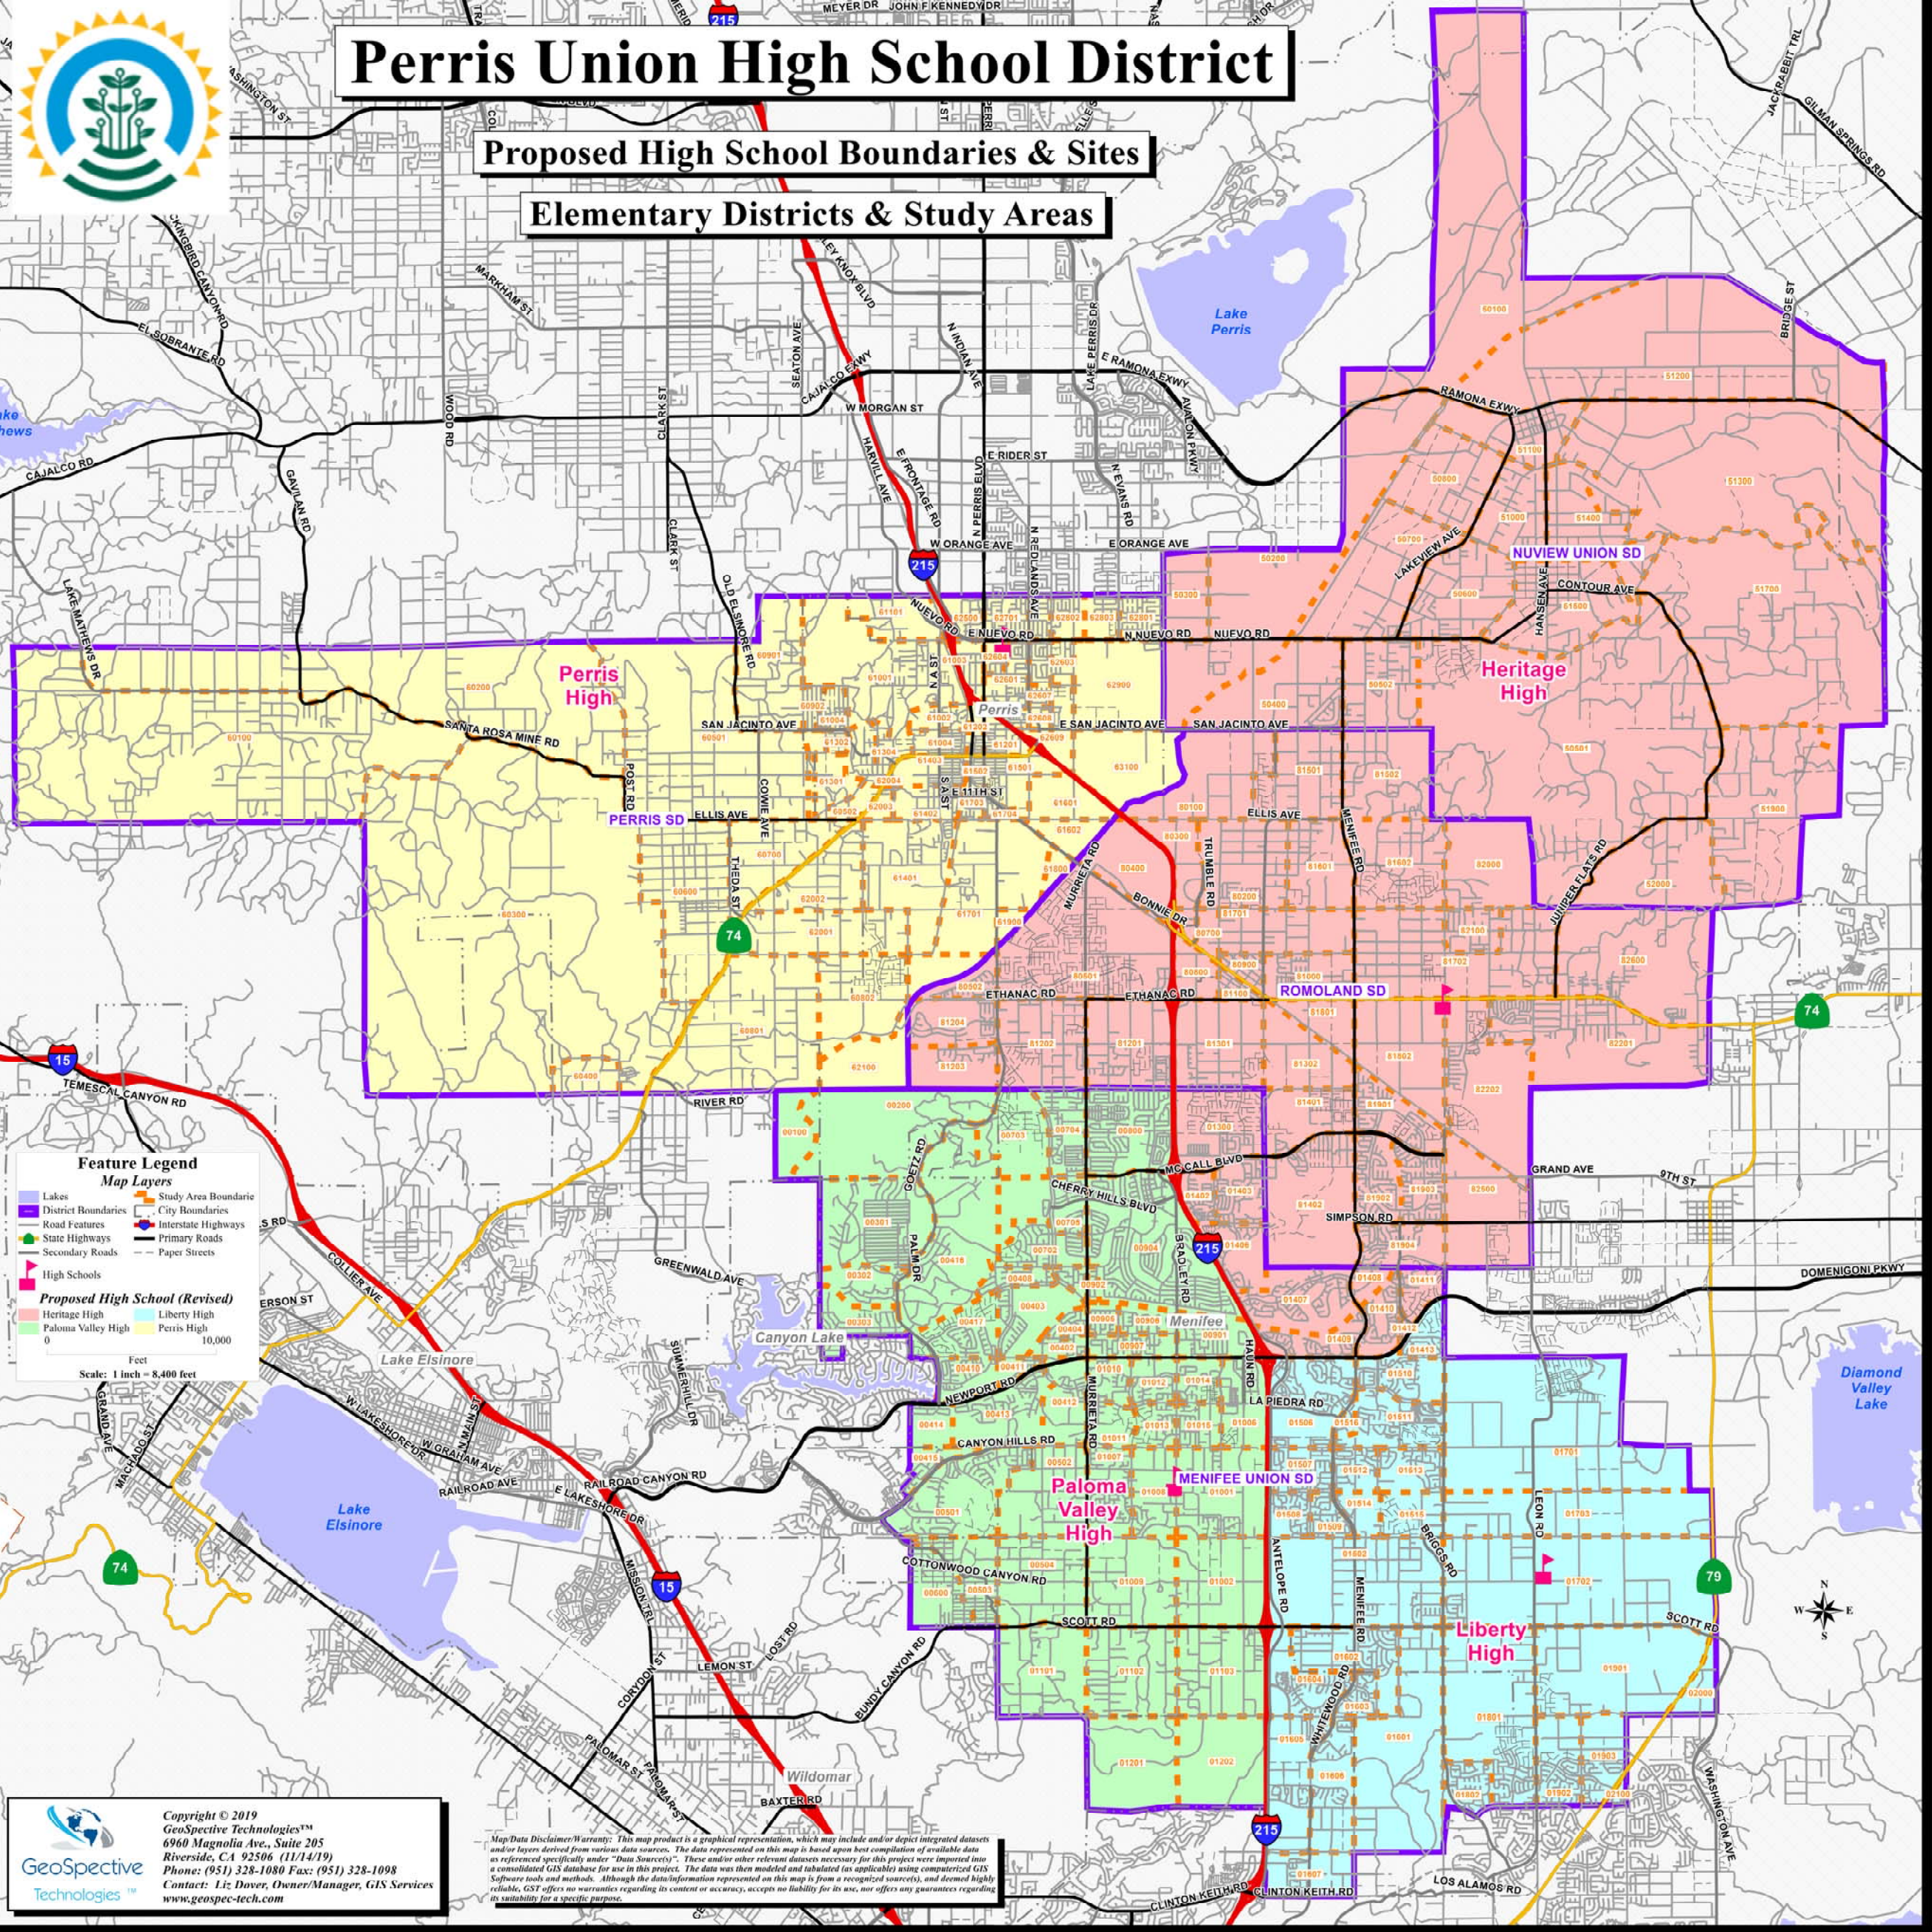

Perris Union High School District

Proposed High School Boundaries & Sites

Elementary Districts & Study Areas

Feature Legend

Map Layers

- Lakes
- District Boundaries
- Road Features
- State Highways
- Secondary Roads
- High Schools
- Study Area Boundary
- City Boundaries
- Interstate Highways
- Primary Roads
- Paper Streets

Proposed High School (Revised)

- Heritage High
- Paloma Valley High
- Liberty High
- Perris High

Scale: 1 inch = 8,400 feet